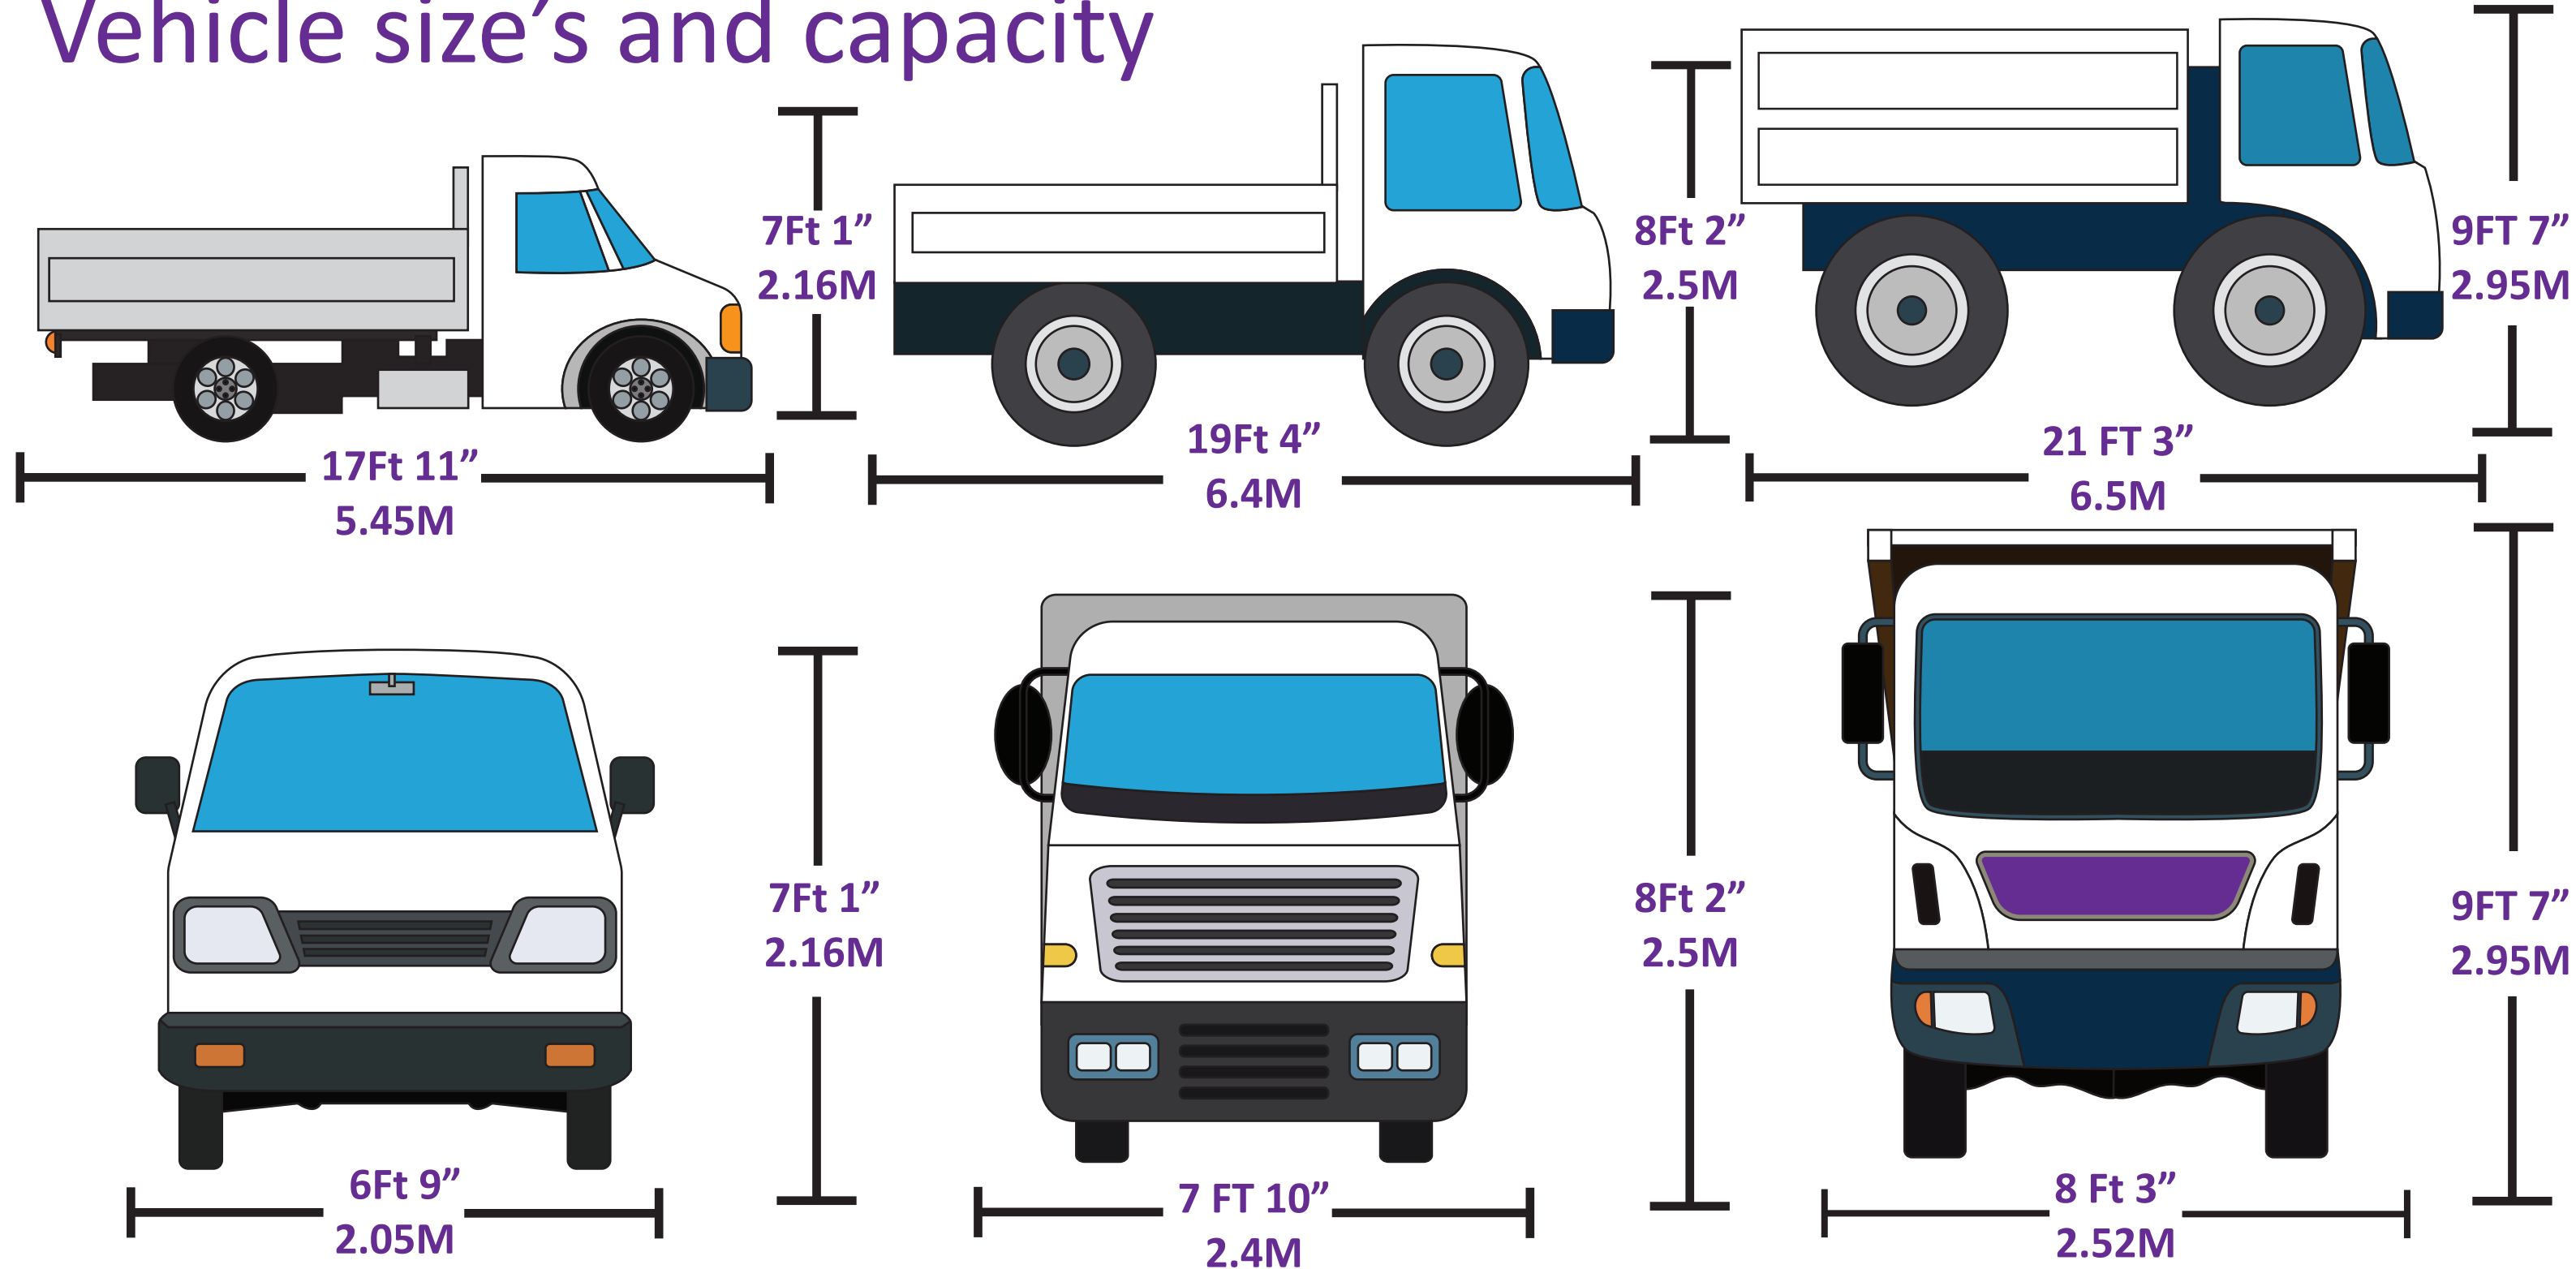

01635
865679

Terence House
24 London Road
Thatcham
RG18 4LQ

Vehicle size's and capacity

3.5 Tonne Pickup
1.5 Tonne Capacity

7.5 Tonne Lorry
4 Tonne Capacity

18 Tonne Lorry
11.3 Tonne Capacity